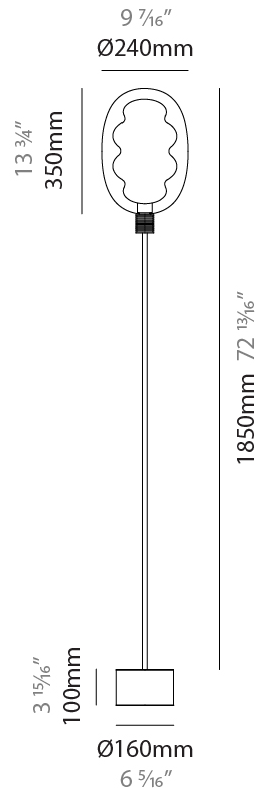

DALMA PORTABLE

D144041-

base number   Holder   Finish
Options   Options

1. To build a product code in our configurator select the specify button on the base model # product page
2. To build a manual product code on this datasheet choose from the options listed below in blue font and add the suffix to the base model #

GENERAL

Series: Dalma
Brand: Cangini & Tucci
Division: Design
Mounting Type: Portable
Mounting Location: Floor
Subcategory: Table

PHYSICAL

Shape: Oval
Diameter (mm): 170
Diameter (in): 6 ¹¹/₁₆
Height (mm): 1850
Height (in): 72 ¹³/₁₆
Light Distribution: Omnidirectional
Fixture Finish: [AMB](#) / [GRN](#) / [PNK](#) / [RUB](#) / [SKB](#) / [SMK](#) / [TOB](#) / [TRA](#)
Holder Finish: [BCN](#) / [CHA](#) / [FGD](#)
Fixture Material: Glass / Metal

ELECTRICAL

Lamp Type: LED (Zhaga Standard)
Input Wattage (W): 12
Dimming: Non-Dimming / Phase Dimming (120vac Only)
Driver Included: Yes
Driver Location: Integrated
Driver Type: Constant Current- Universal
Driver Class: Class 2
Input Voltage (V): 120
Constant Current (MA): 350

LED

Color Temperature (°K): 2700 / 3000
Max. Delivered Lumen (lm): 1500
CRI: >95 CRI
Lamp Life (hrs): 50000

OPTICAL

RATINGS AND CERTIFICATIONS

Certified By: Certified for North American Standards
IP rating: IP20

PROJECT
TYPE
SPECIFIER
QUANTITY
DATE