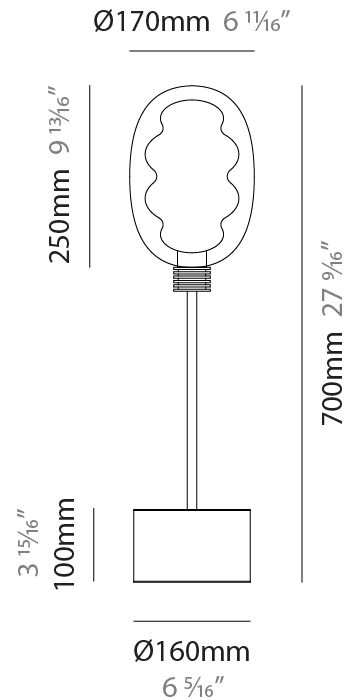

DALMA PORTABLE

D144040-

base number   Holder Options   Finish Options

1. To build a product code in our configurator select the specify button on the base model # product page
2. To build a manual product code on this datasheet choose from the options listed below in blue font and add the suffix to the base model #

GENERAL

Series: Dalma
Brand: Cangini & Tucci
Division: Design
Mounting Type: Portable
Mounting Location: Table
Subcategory: Table

PHYSICAL

Shape: Oval
Diameter (mm): 170
Diameter (in): 6 11/16
Height (mm): 700
Height (in): 27 9/16
Light Distribution: Omnidirectional
Fixture Finish: [AMB](#) / [GRN](#) / [PNK](#) / [RUB](#) / [SKB](#) / [SMK](#) / [TOB](#) / [TRA](#)
Holder Finish: [BCN](#) / [CHA](#) / [FGD](#)
Fixture Material: Glass / Metal

ELECTRICAL

Lamp Type: LED (Zhaga Standard)
Input Wattage (W): 9
Dimming: Non-Dimming / Phase Dimming (120vac Only)
Driver Included: Yes
Driver Location: Integrated
Driver Type: Constant Current- Universal
Driver Class: Class 2
Input Voltage (V): 120
Constant Current (MA): 350

LED

Color Temperature (°K): 2700 / 3000
Max. Delivered Lumen (lm): 1125
CRI: >95 CRI
Lamp Life (hrs): 50000

OPTICAL

RATINGS AND CERTIFICATIONS

Certified By: Certified for North American Standards
IP rating: IP20

PROJECT
TYPE
SPECIFIER
QUANTITY
DATE