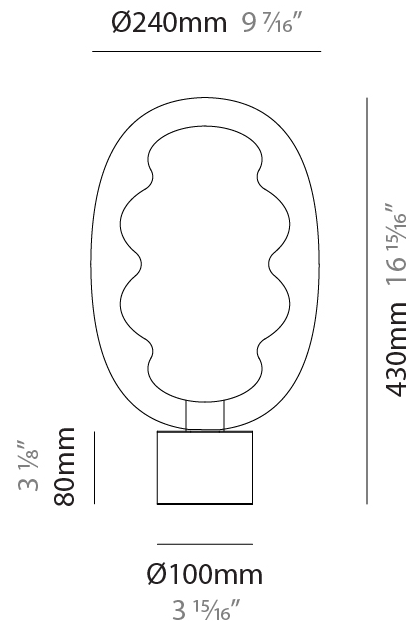

DALMA PORTABLE

D144039- _____

base number   Holder Options   Finish Options

1. To build a product code in our configurator select the specify button on the base model # product page
2. To build a manual product code on this datasheet choose from the options listed below in blue font and add the suffix to the base model #

GENERAL

Series: Dalma
Brand: Cangiini & Tucci
Division: Design
Mounting Type: Portable
Mounting Location: Table
Subcategory: Table

PHYSICAL

Shape: Oval
Diameter (mm): 240
Diameter (in): 9 7/16
Height (mm): 430
Height (in): 16 15/16
Light Distribution: Omnidirectional
Fixture Finish: [AMB](#) / [GRN](#) / [PNK](#) / [RUB](#) / [SKB](#) / [SMK](#) / [TOB](#) / [TRA](#)
Holder Finish: [BCN](#) / [CHA](#) / [FGD](#)
Fixture Material: Glass / Metal

ELECTRICAL

Lamp Type: LED (Zhaga Standard)
Input Wattage (W): 12
Dimming: Non-Dimming / Phase Dimming (120vac Only)
Driver Included: Yes
Driver Location: Integrated
Driver Type: Constant Current- Universal
Driver Class: Class 2
Input Voltage (V): 120
Constant Current (MA): 350

LED

Color Temperature (°K): 2700 / 3000
Max. Delivered Lumen (lm): 1500
CRI: >95 CRI
Lamp Life (hrs): 50000

OPTICAL

RATINGS AND CERTIFICATIONS

Certified By: Certified for North American Standards
IP rating: IP20

PROJECT
TYPE
SPECIFIER
QUANTITY
DATE